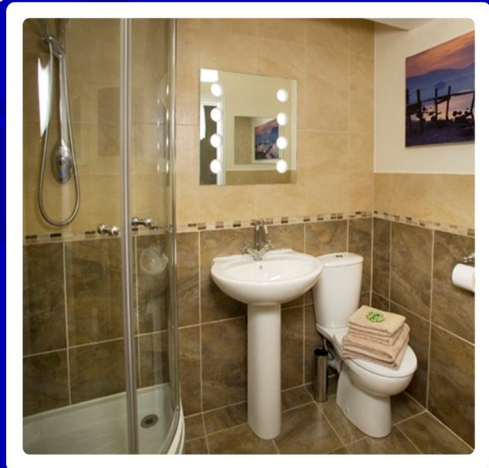

The **ULTIMATE**

Bath to Shower Room Conversion

SAVE OVER
£1000

THE **REAL DEAL**
JUST

£2,795
Fully Fitted

CALL FOR YOUR FREE
HOME DESIGN / CONSULTATION

Here's what we'll do...

- Remove your old bathroom suite
- Supply and tile all walls (up to 6x6ft, 18msq)
- Replace your old bath with an 800x800mm quadrant shower tray and safety glass cubicle
- Fit a new chrome thermostatic shower valve
- Install a stylish sink and pedestal with mixer tap and pop-up waste
- Include a modern dual flush WC
- Finish the look with a smart 5-piece accessory pack

Our **AMAZING** Shower Bath Transformation

SAVE OVER
£1200

AWESOME DEAL

JUST

£2,995

Fully Fitted

CALL FOR YOUR FREE
HOME DESIGN / CONSULTATION

Here's what we'll do...

- Remove your old bathroom suite
- Supply and tile all walls (up to 6x6ft, 18msq)
- Provide and install matching floor tiles
- Replace your old bath with a spacious **P shape shower bath** with **safety glass screen**
- Fit a new **chrome thermostatic shower valve**
- Install a **stylish sink** and pedestal with **mono mixer tap** and waste
- Include a **modern dual flush WC**
- Finish the look with a **smart 5-piece accessory pack**